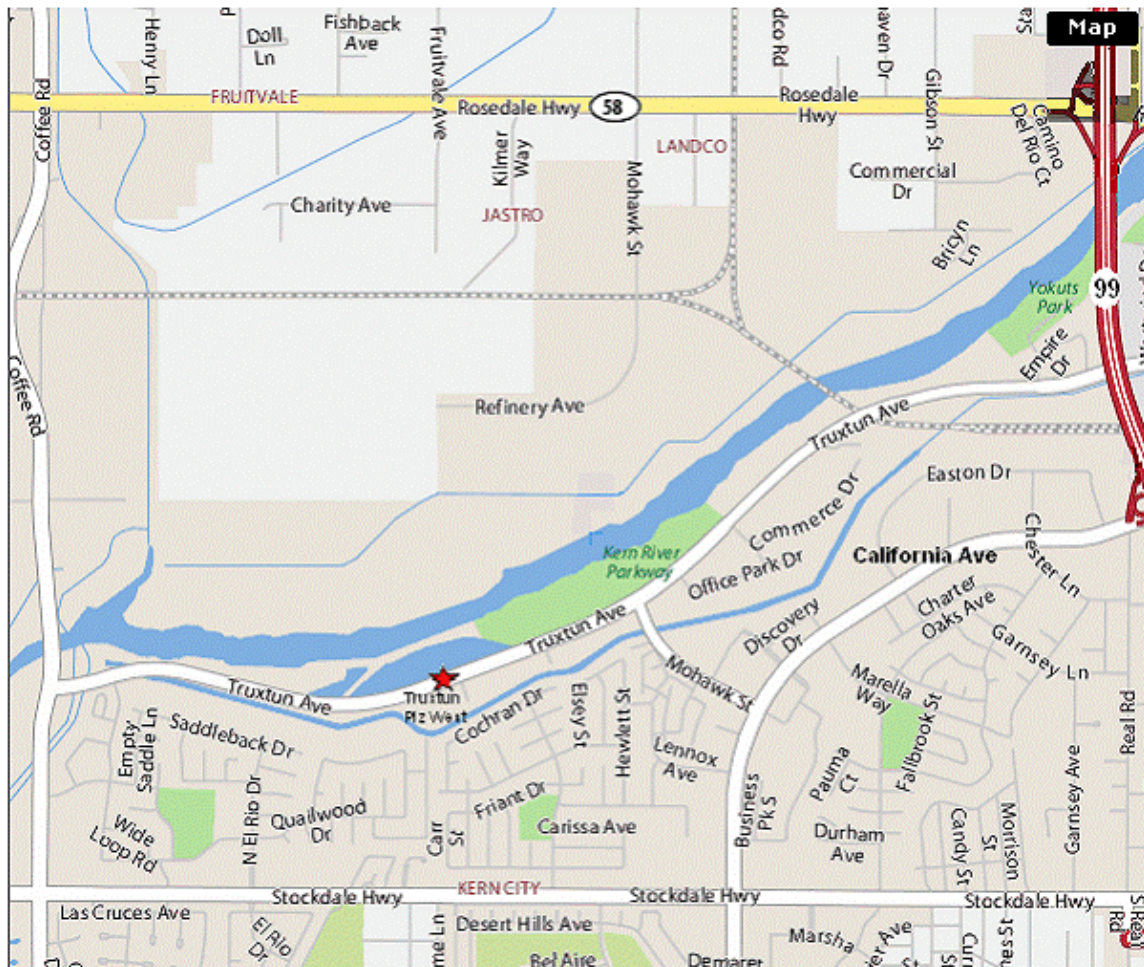

### DIRECTIONS TO CBCC

We are located on the south side of Truxtun Avenue across the street from the Truxtun Lake, between Mohawk and Coffee Road.

From Highway 99 southbound, take the California Avenue exit, turn left on California, then left on Oak Street, go to Truxtun Avenue (first stop light), turn left and go about 3 miles. Turn left on Truxtun Plaza West and turn right into the first parking lot and continue back to the one story building.

From Highway 99 northbound, take the California Avenue Exit, turn right on California, then left on Oak Street, go to Truxtun Avenue (first stop light), turn left and go about 3 miles, we are on the left (south) side.